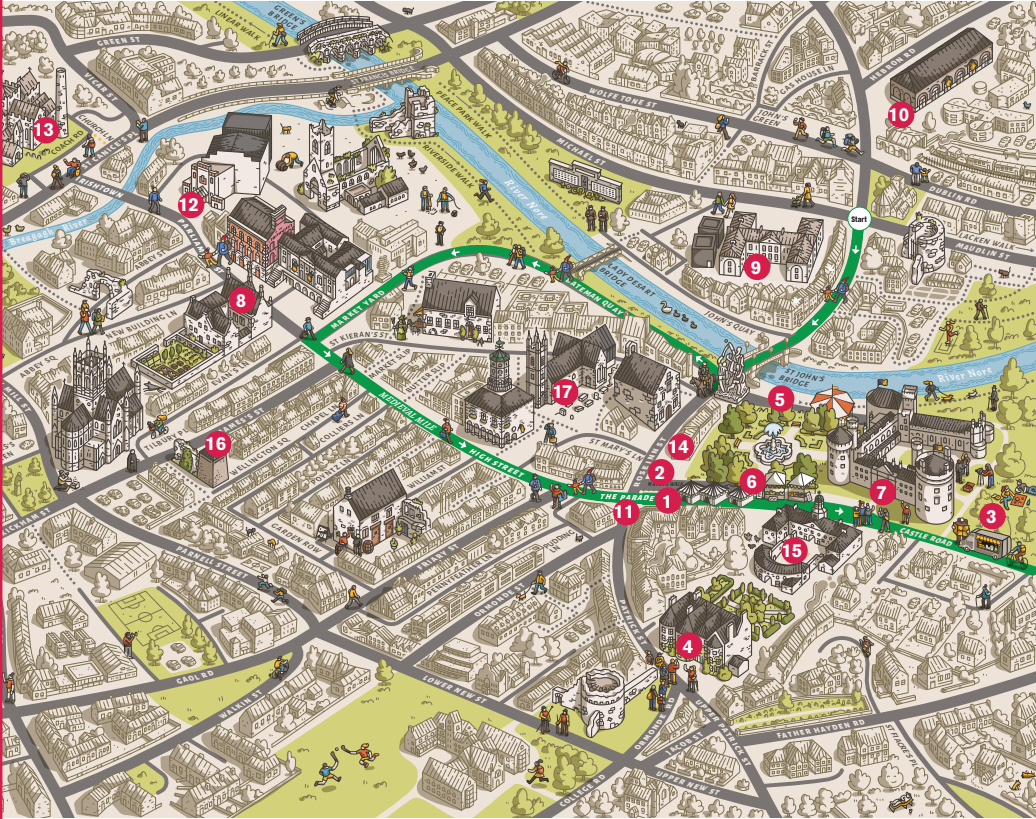

# ST PATRICK'S FESTIVAL KILKENNY

14 - 17 MARCH 2026

STPATRICKSFESTIVALKILKENNY.COM

## KEY LOCATIONS

### PARADE ROUTE:

- Lower John Street
- Johns Bridge
- Bateman Quay
- High Street
- The Parade
- Castle Road

### KEY LOCATIONS:

- |                          |                              |                                 |
|--------------------------|------------------------------|---------------------------------|
| <b>1</b> The Parade      | <b>7</b> Kilkenny Castle     | <b>13</b> St Canices Cathedral  |
| <b>2</b> Mayors Walk     | <b>8</b> Rothe House         | <b>14</b> The Bank, Rose Inn St |
| <b>3</b> Castle Park     | <b>9</b> Butler Gallery      | <b>15</b> Castle Yard           |
| <b>4</b> Butler House    | <b>10</b> MacDonagh Junction | <b>16</b> Market Cross SC       |
| <b>5</b> Canal Square    | <b>11</b> Festival Stage     | <b>17</b> Medieval Mile Museum  |
| <b>6</b> Festival Market | <b>12</b> Watergate Theatre  |                                 |